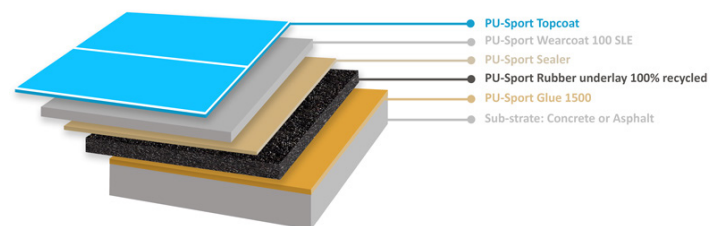

EPI PU-Sport

Overview all series

Description

PU-Sport is a seamless point-elastic indoor sports floor. The system consists of a prefabricated granular rubber base mat with a 2 mm self levelling elastic polyurethane toplayer covered by a wear resistant mat top coat finish. This complete system is DIN-tested.

* THICKNESS OF THE DIFFERENT SYSTEMS VARIES ACCORDING TO THE PREFERRED SPORT AND MULTIFUNCTIONAL PURPOSES.

Systems

Product	Thickness in mm		
	Total thickness	Bottom layer: recycled rubber	Self levelling polyurethane resin
PU-Sport 700	7	5	2
PU-Sport 900	9	7	2
PU-Sport 1100	11	9	2
PU-Sport 1600	16	14	2

Note: other thicknesses available upon request

System Build Up PU-Sport Systems

BUILD-UP PU-Sport *

- Adhesive; PU-SPORT Glue, two-component polyurethane.
- Base Mat (Resilient); Granulated rubber containing a binder.
- Base Mat Sealer; PU-SPORT Sealer, two-component polyurethane.
- Polyurethane Resin; 2 mm PU-SPORT two-component, pigmented, solvent free polyurethane self levelling layer.
- Coating; PU-SPORT Topcoat, two-component, pigmented polyurethane surface paint.
- Game lines; PU-SPORT Game Line Paint, two-component, pigmented polyurethane lining paint